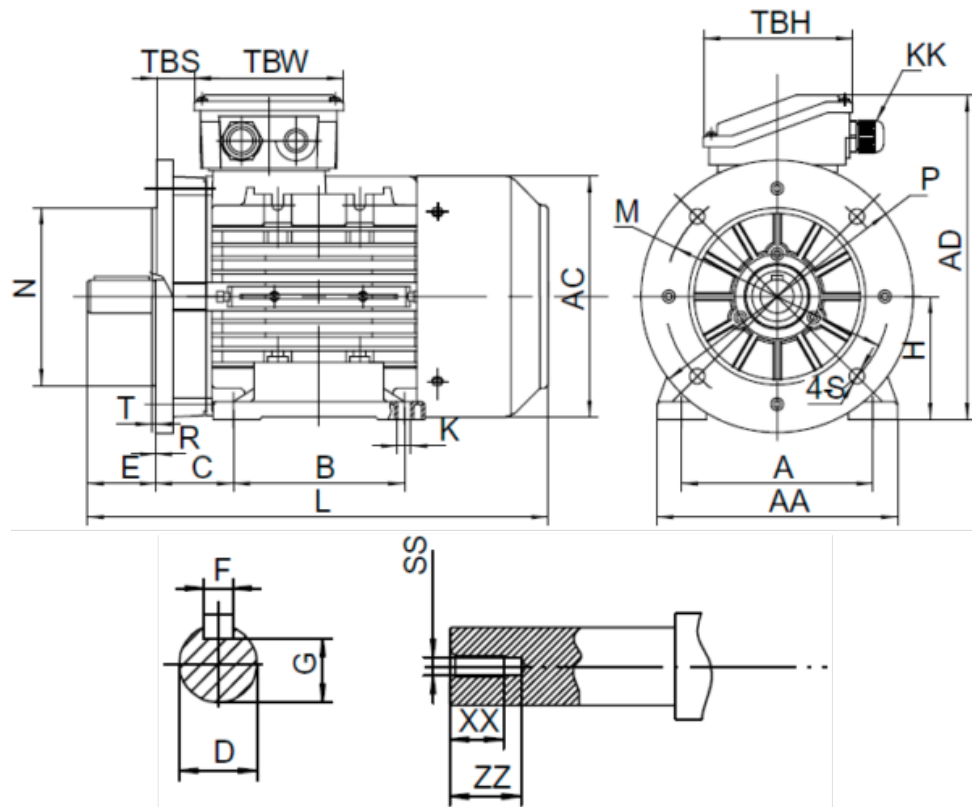

Data Sheet

Article number: 25180075021740

Description: Kleedrive T3A 132S2-2 7.5kw 2800 rpm UL/CSA
3x230/400V 50 HZ IP55 B35 Eff=90,1%

Measures

| | | |
|-----------|------------|-----------|
| A = 216 | F = 10 | TBW = 118 |
| AA = 260 | G = 33 | XX = 28 |
| AC = Ø261 | H = 132 | ZZ = 37 |
| AD = 323 | HD = 191 | |
| B = 140 | L = 460 | |
| C = 89 | SS = M12 | |
| D = Ø38 | TBH = 118 | |
| E = 80 | TBS = 36.5 | |